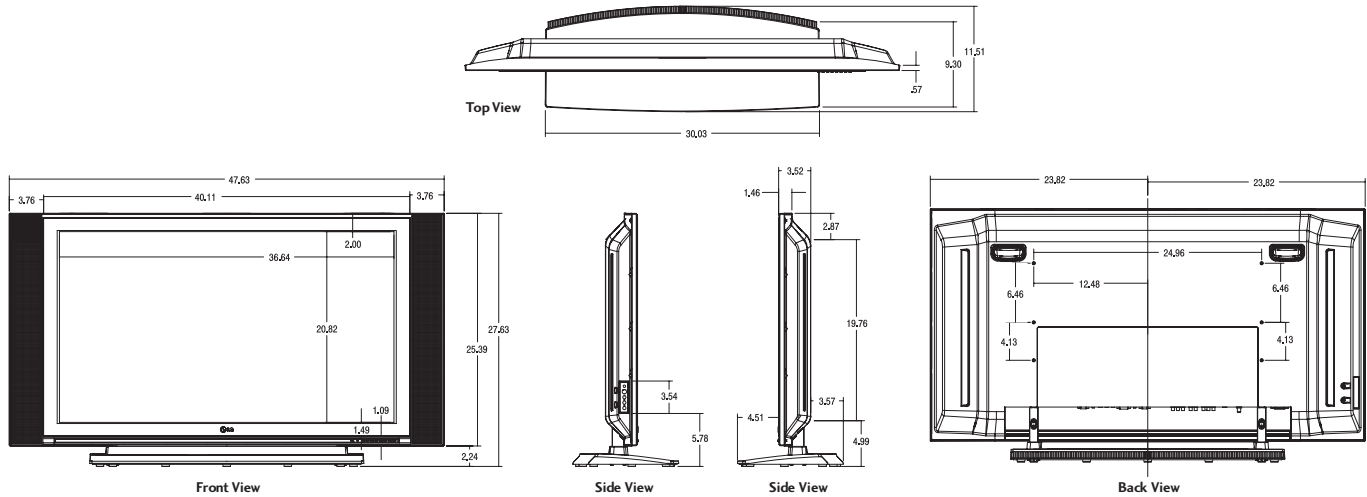

DCDi
by FARUDJA

DIMENSIONS

DIMENSIONS

Cabinet with Stand (W x H x D)	47.63" x 27.63" x 11.61"
Weight	66 Lbs.

CABINET DESCRIPTION

Finish	Silver
Cabinet Style	Slim Frame
Power Consumption	220W
Power Source	100 ~ 240v 60Hz