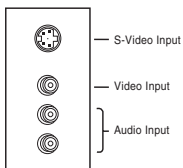

SIDE JACK PANEL